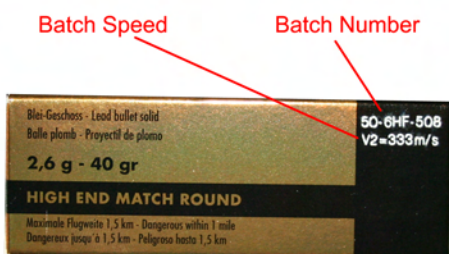

What is...

MY R50 RIMFIRE SPEED

Need to know what speed your latest batch of RWS R50 Rimfire is?

The batch number and speed are now printed on the boxes. This speed is listed in metres per second.

For a conversion to feet per second see below: